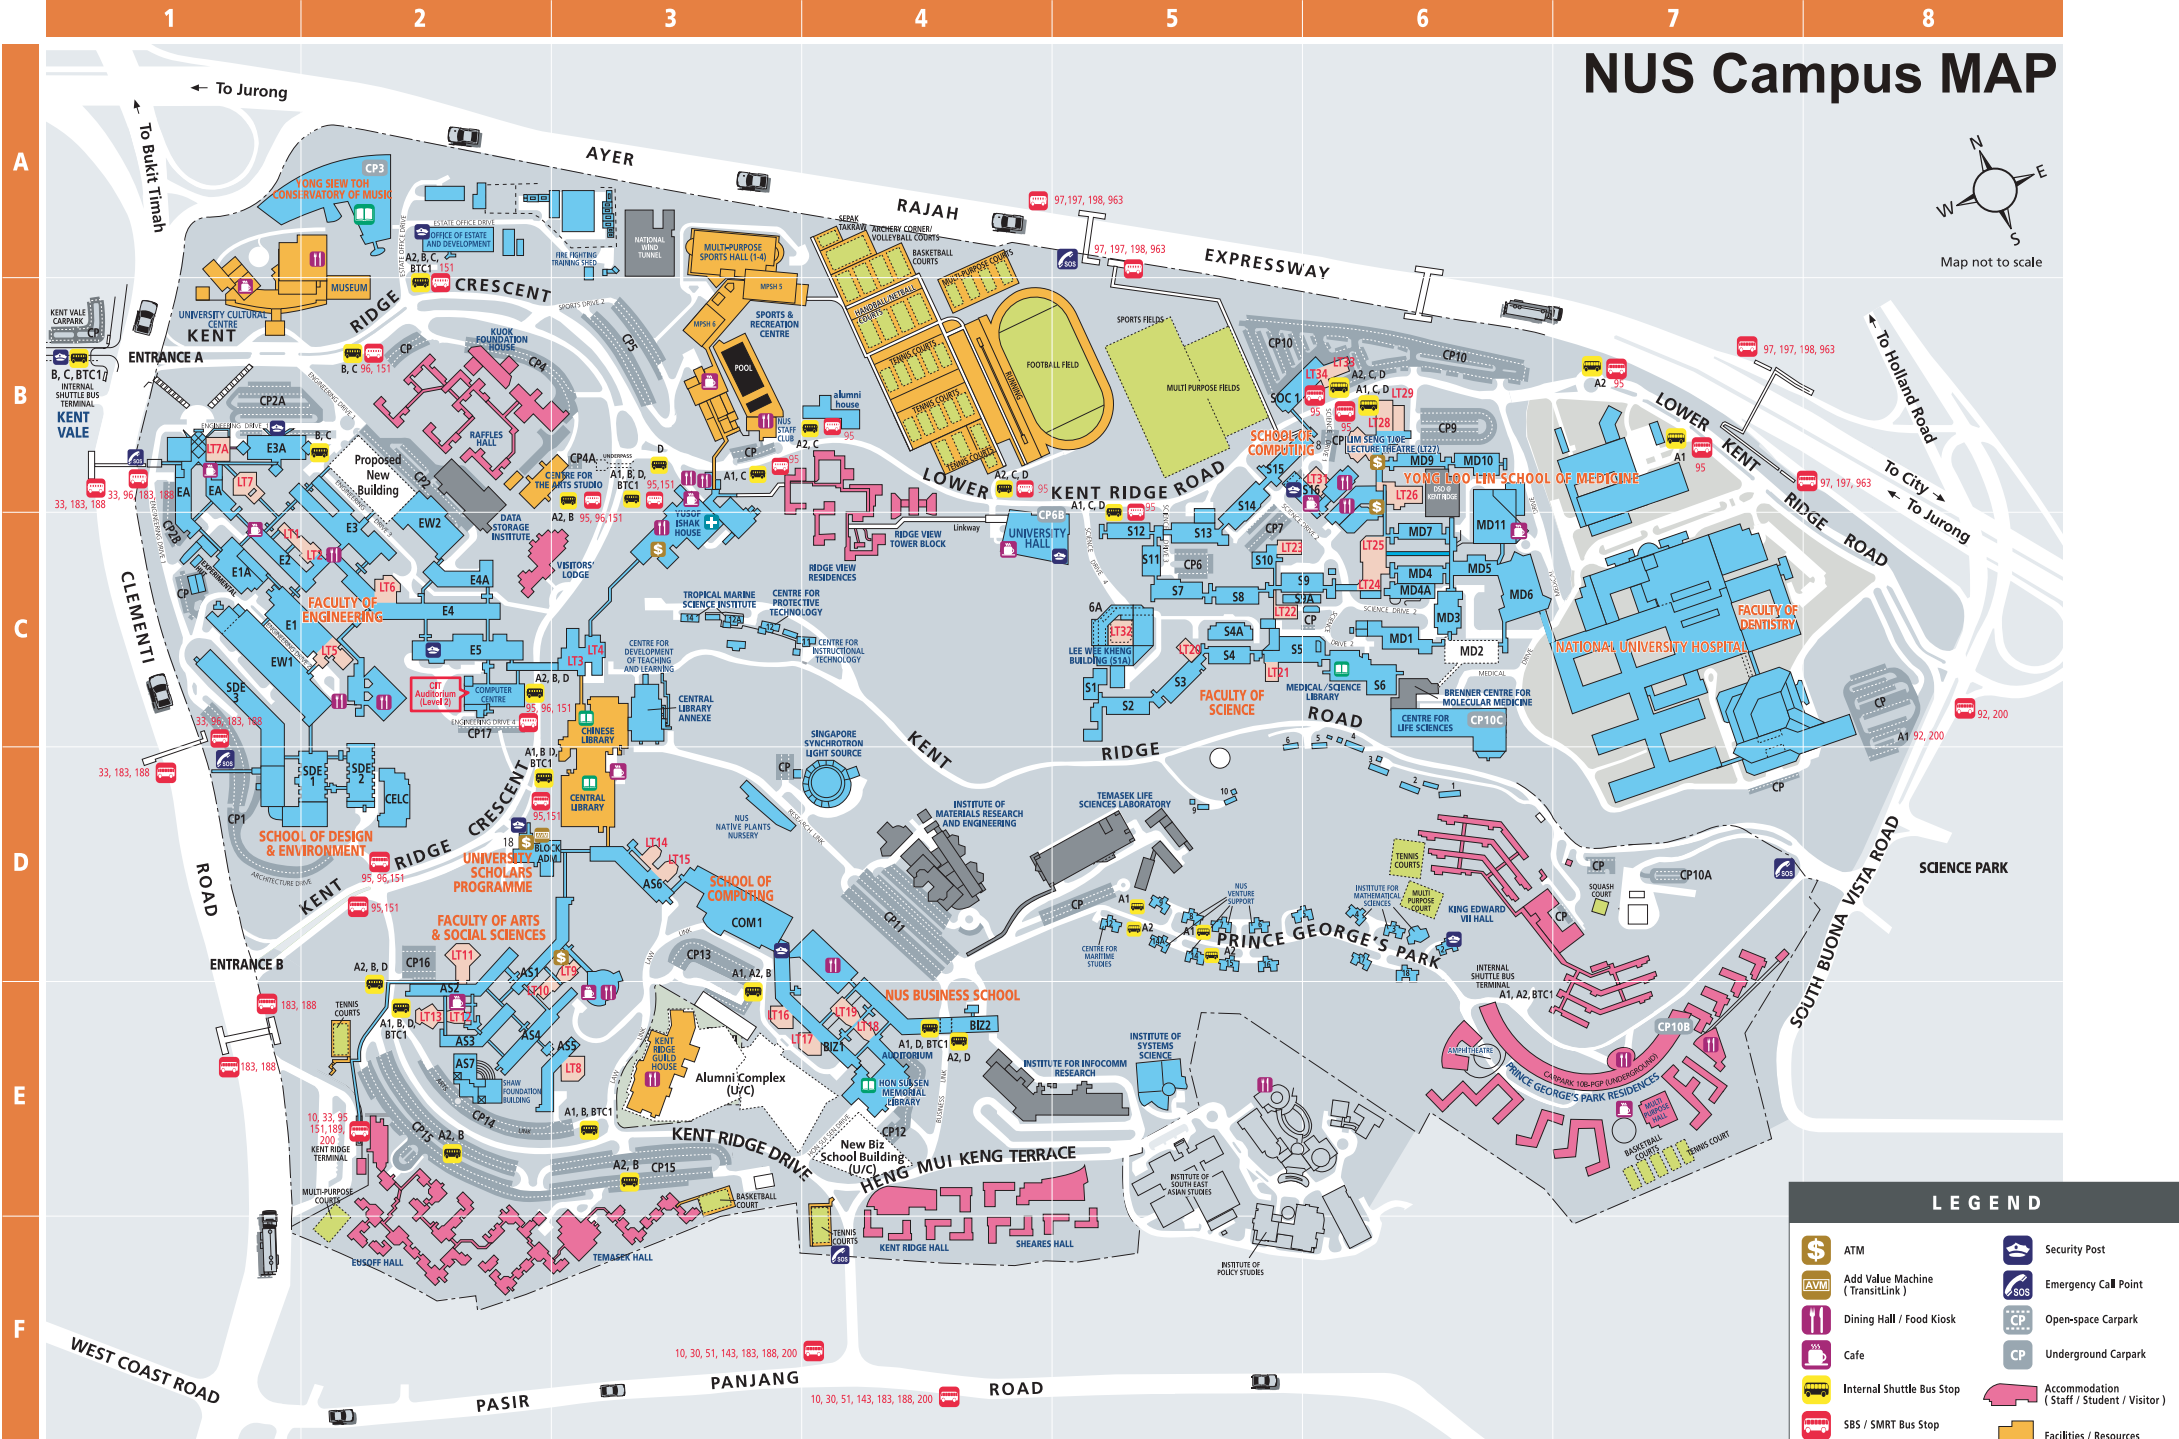

# NUS Campus MAP

LEGEND	
	ATM
	Add Value Machine (TransitLink)
	Dining Hall / Food Kiosk
	Cafe
	Internal Shuttle Bus Stop
	SBS / SMRT Bus Stop
	Library
	Clinic / Wellness Centre
	Security Post
	Emergency Call Point
	Open-space Carpark
	Underground Carpark
	Accommodation (Staff / Student / Visitor)
	Facilities / Resources
	Affiliated Institutes