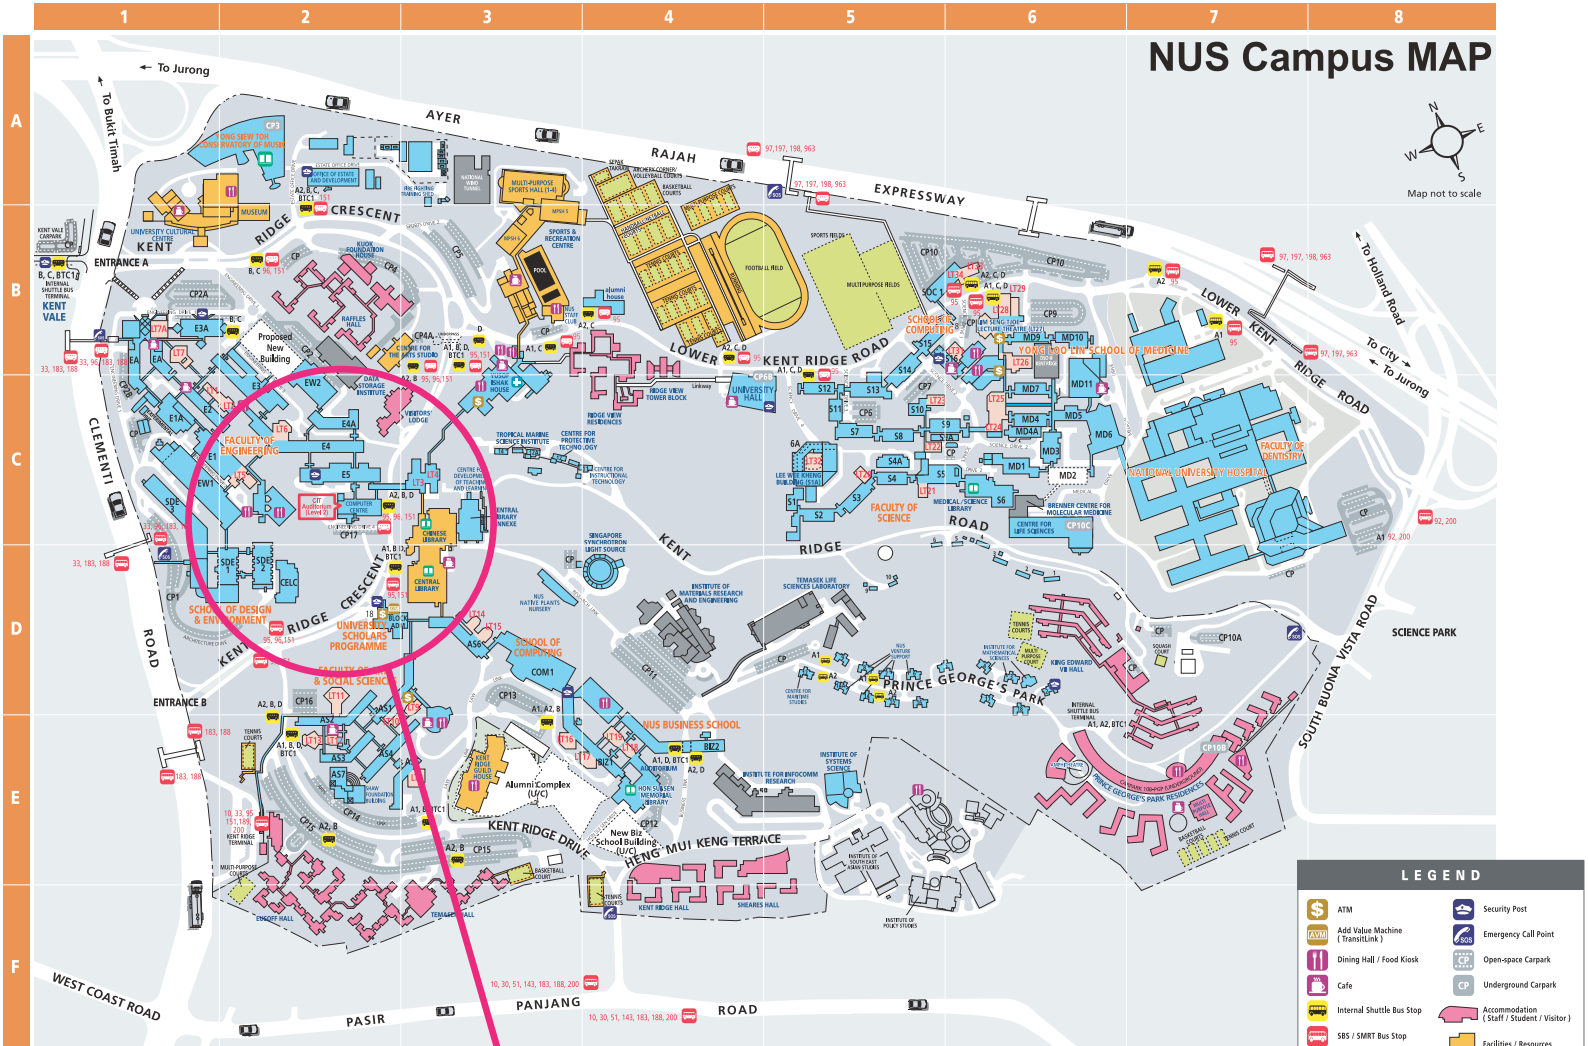

NUS Campus MAP

Map not to scale

LEGEND			
	ATM		Security Post
	Add Value Machine (TransitLink)		Emergency Call Point
	Dining Hall / Food Kiosk		Open-space Carpark
	Cafe		Underground Carpark
	Internal Shuttle Bus Stop		Accommodation (Staff / Student / Visitor)
	SBS / SMART Bus Stop		Facilities / Resources
	Library		Affiliated Institutes
	Clinic / Wellness Centre		